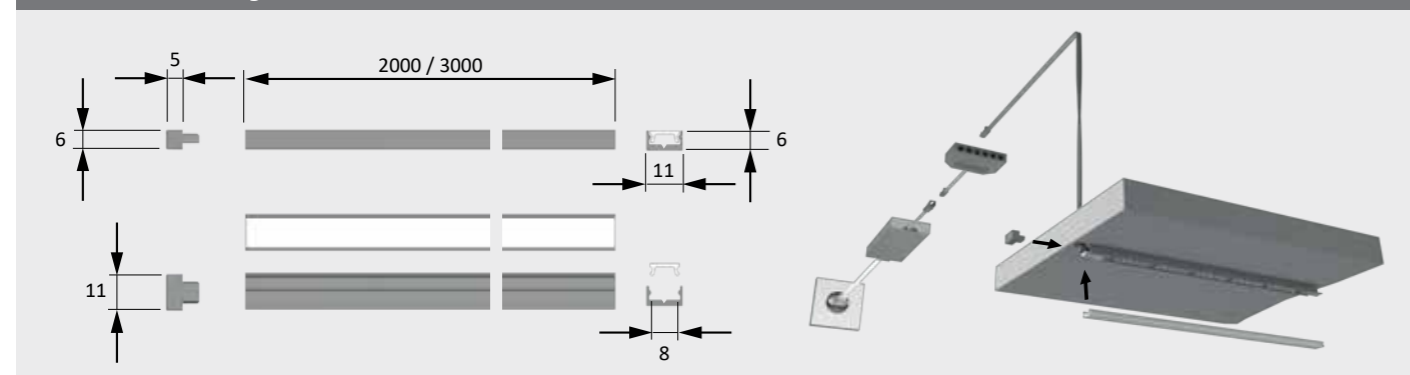

ChannelLine i

Advantages

- ▶ High-quality recessed/surface-mounted profile
- ▶ Almost rimless illuminated surface
- ▶ For flush mounting
- ▶ Filigree profile for thin materials

Features

- ▶ New opal cover - 30% more light and only slight change in light colour
- ▶ Homogeneous light line with Versa Inside from 233 LED/m
- ▶ Very wide beam angle of approx. 100°

Technical details

Recommended for:

Versa Inside 233 HP
Versa Linear

Dimensional drawing / installation

ChannelLine i2

Advantages

- ▶ High quality recessed profile
- ▶ With filigree profile trim
- ▶ Glare-free and concentrated light emission
- ▶ Filigree profile for thin materials

Features

- ▶ New Opal cover - 30% more light and only slight change in light colour
- ▶ Homogeneous light line with Versa Inside from 160 LED/m with opal cover
- ▶ Narrow beam angle of approx. 35°

Examples of use