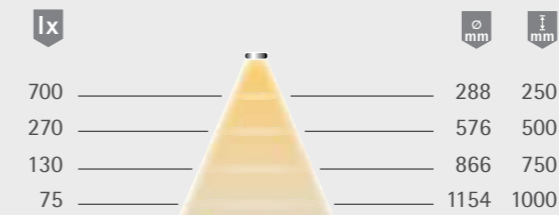

Light distribution diagram 60°