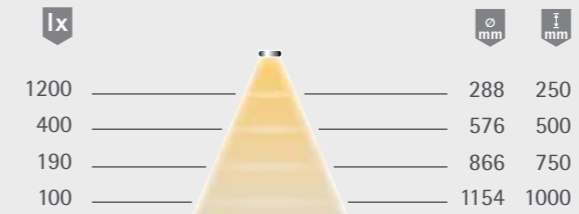

Light distribution diagram 60°

Type STS/Opal – other combinations may vary