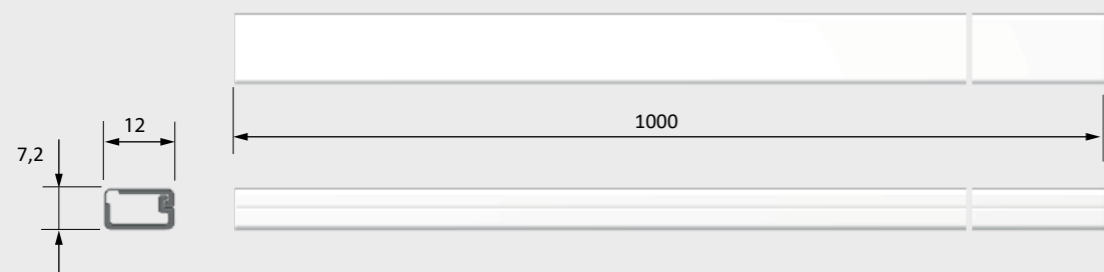

HV adapters / distributors

UK adapter plug for flat Euro plug	36 210 01
2-way distributor for flat Euro plug	36 326 01
4-way distributor for flat Euro plug	36 237 02

Technical details

Type:	UK adapter plug for Euro plug with internal 3 A fuse
Test mark and symbols:	CE ⚡
Type:	2-way distributor Euro plug
Leads:	100 mm/2x 100 mm
Type:	4-way distributor Euro plug
Lead:	1500 mm CEE7/17 Contour connector

Dimensional drawing / installation

Dimensional drawing / installation