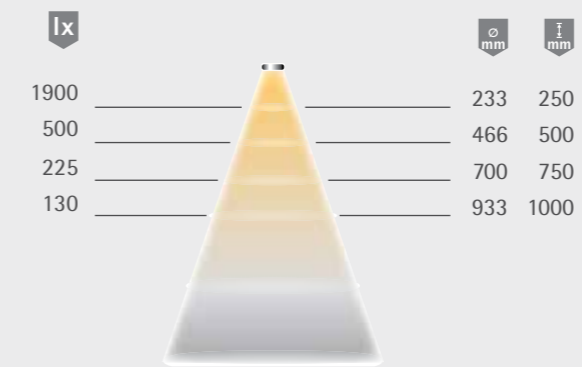

- ▶ LED plug ballast and a Extension lead (set of 2) included in the set

Miles

	WarmWhite
Set of 1 Black matt	40 968 15
Set of 2 Black matt	40 969 15

Technical details

Luminaire type:	Surface-mounted light
Type of lighting:	Functional lighting
Surface finish:	Black matt
Operating voltage:	12 V DC
Light colour:	WarmWhite
Colour rendering:	RA >80
Luminous flux:	130 lm per luminaire
Life span:	40,000 h (L70)
Power consumption:	1.8 W per luminaire
Dimmable:	yes, via push button
Number of LEDs:	3
Beam angle:	70°
Half value angle:	50°
Test marks and symbols:	CE
Protection rating:	IP 20
Supply lead:	1800 mm
Plug connector:	LED mini
Connection to:	M1 plug connector LED ballast

Light distribution diagram 50°

Dimensional drawing / installation